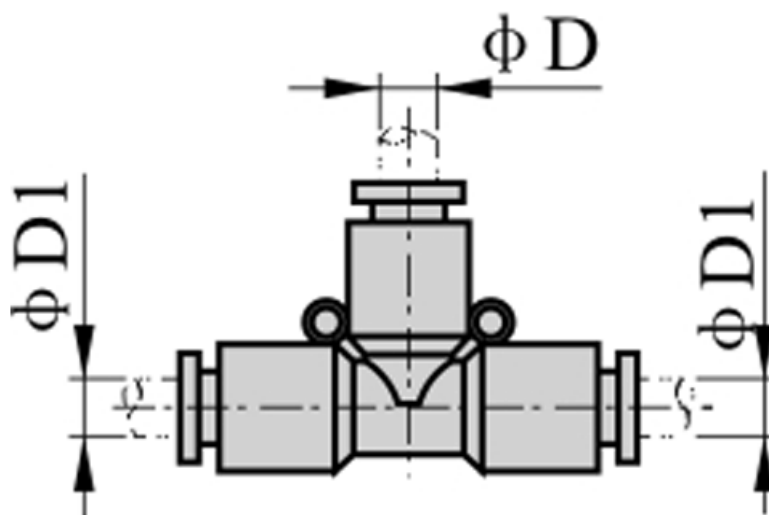

Article number: 58EPE14

Description: Fitting EPE14 Tee connector
tube diameter 14 - 14

Measures

D = 14

D1 = 14